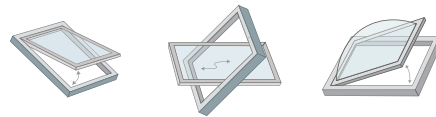

W3030

SCREWJACK OPENER

OPENING STROKE

300 mm

DESCRIPTION

Telescopic Screwjack Opener to operate high level rooflights. Maximum opening of 300 mm. Compatible with W3041 Winding Pole - 1500 mm and 2000 mm versions available. Supplied complete with fixing brackets.

WINDOW TYPES

APPLICATION

COMFORT
VENTILATION

COLOURS

- Polished Brass
- Polished Chrome

TECHNICAL DATA

Opening Stroke	300 mm
Colour	Polished Brass or Polished Chrome
Delivery Includes	1 x Screwjack Opener, 1 x Upper Bracket & 1 x Lower Bracket
Min. window width	> 100 mm
Max. window width	< 1000 mm (use 2 x SJ154-TOH openers if wider)