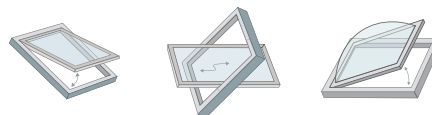

SJ154-TOH

TANDEM SCREWJACK OPENER

OPENING STROKE

310 mm

DESCRIPTION

Telescopic Tandem Screwjack Opener to operate high level rooflights. Two Screwjack Openers can be linked together using a connecting bar (SJ160) on wider rooflights. Maximum opening of 310 mm. Compatible with SJ87 Winding Pole - 1000 mm, 1500 mm, 1800 mm, 2000 mm, 2500 mm, 3000 mm or 4000 mm versions available. Fixing brackets sold separately.

WINDOW TYPES

APPLICATION

COMFORT
VENTILATION

COLOURS

- Silver
- White

TECHNICAL DATA

Opening Stroke	310 mm
Colour	Silver & White
Delivery Includes	1 x Screwjack Opener (fixing brackets sold separately)
Min. window width	> 100 mm
Max. window width	< 1000 mm (use multiple openers if wider)

ACCESSORIES

SJ160-1000	- Tandem Connecting Bar 1000 mm
SJ160-1250	- Tandem Connecting Bar 1250 mm
SJ160-1500	- Tandem Connecting Bar 1500 mm
SJ160-2000	- Tandem Connecting Bar 2000 mm
SJ169	- Upper Bracket
SJ169-236	- Upper Bracket
SJ170-236	- Lower Bracket
SJ173	- Upper Bracket
SJ192	- Upper Bracket
SJ198	- Upper Bracket
SJ80-7910	- Upper Bracket
SJ80-811	- Lower Bracket
SJ80-83111	- Lower Bracket
SJW80G	- Upper Bracket