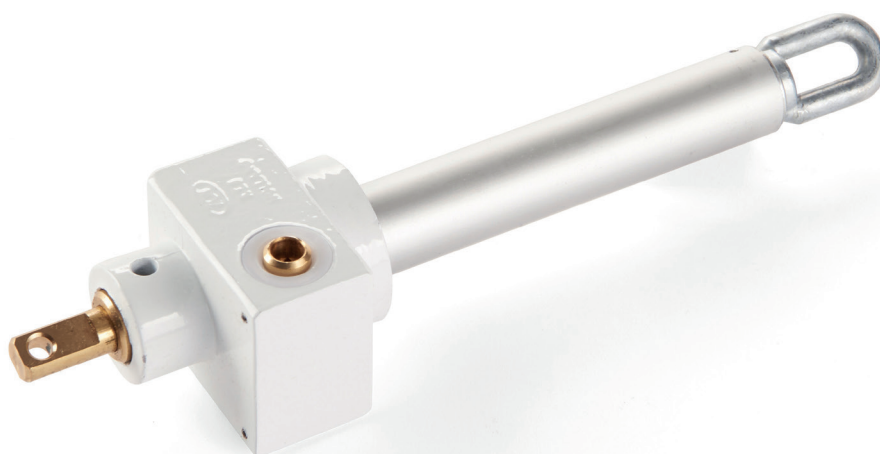

SJ154-TOH

TANDEM SCREWJACK OPENER

OPENING STROKE

310 mm

DESCRIPTION

Telescopic Tandem Screwjack Opener to operate high level rooflights. Two Screwjack Openers can be linked together using a connecting bar (SJ160) on wider rooflights. Maximum opening of 310 mm. Compatible with SJ87 Winding Pole - 1000 mm, 1500 mm, 1800 mm, 2000 mm, 2500 mm, 3000 mm or 4000 mm versions available. Fixing brackets sold separately.

WINDOW TYPES

APPLICATION

COMFORT
VENTILATION

COLOURS

- Silver
- White

TECHNICAL DATA

Opening Stroke	310 mm
Colour	Silver & White
Delivery Includes	1 x Screwjack Opener (fixing brackets sold separately)
Min. window width	> 100 mm
Max. window width	< 1000 mm (use multiple openers if wider)

ACCESSORIES

SJ160-1000	- Tandem Connecting Bar 1000 mm
SJ160-1250	- Tandem Connecting Bar 1250 mm
SJ160-1500	- Tandem Connecting Bar 1500 mm
SJ160-2000	- Tandem Connecting Bar 2000 mm
SJ169	- Upper Bracket
SJ169-236	- Upper Bracket
SJ170-236	- Lower Bracket
SJ173	- Upper Bracket
SJ192	- Upper Bracket
SJ198	- Upper Bracket
SJ80-7910	- Upper Bracket
SJ80-811	- Lower Bracket
SJ80-83111	- Lower Bracket
SJW80G	- Upper Bracket

PART CODES

SJ154-TOH	- Tandem Screwjack Opener
-----------	---------------------------

COMPATIBLE WITH

SJ87
Winding Pole

DIMENSIONS