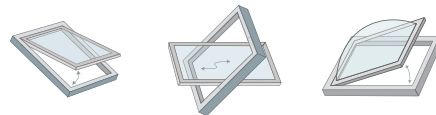

SJ135-OH

SCREWJACK OPENER

OPENING STROKE
310 mm

Manual / Screwjack & Pole / Openers

DESCRIPTION

Telescopic Screwjack Opener to operate high level rooflights. Maximum opening of 310 mm. Compatible with SJ87 Winding Pole - 1000 mm, 1500 mm, 1800 mm, 2000 mm, 2500 mm, 3000 mm or 4000 mm versions available. Fixing brackets sold separately.

WINDOW TYPES

APPLICATION

COMFORT
VENTILATION

COLOURS

● Polished Chrome

TECHNICAL DATA

Opening Stroke	310 mm
Colour	Polished Chrome
Delivery Includes	1 x Screwjack Opener (fixing brackets sold separately)
Min. window width	> 100 mm
Max. window width	< 1000 mm (use 2 x SJ154-TOH openers if wider)