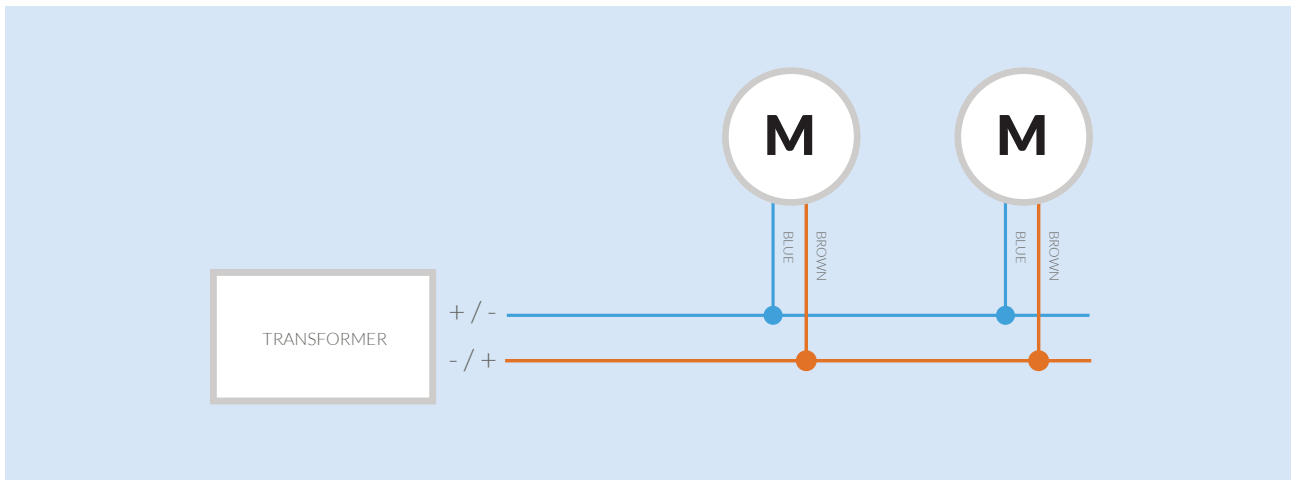

WIRING INSTRUCTIONS

24V DC WIRING