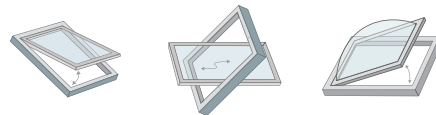

W3030

SCREWJACK OPENER

OPENING STROKE

300 mm

DESCRIPTION

Telescopic Screwjack Opener to operate high level rooflights. Maximum opening of 300 mm. Compatible with W3041 Winding Pole - 1500 mm and 2000 mm versions available. Supplied complete with fixing brackets.

WINDOW TYPES

APPLICATION

COMFORT
VENTILATION

COLOURS

- Polished Brass
- Polished Chrome

TECHNICAL DATA

Opening Stroke	300 mm
Colour	Polished Brass or Polished Chrome
Delivery Includes	1 x Screwjack Opener, 1 x Upper Bracket & 1 x Lower Bracket
Min. window width	> 100 mm
Max. window width	< 1000 mm (use 2 x SJ154-TOH openers if wider)