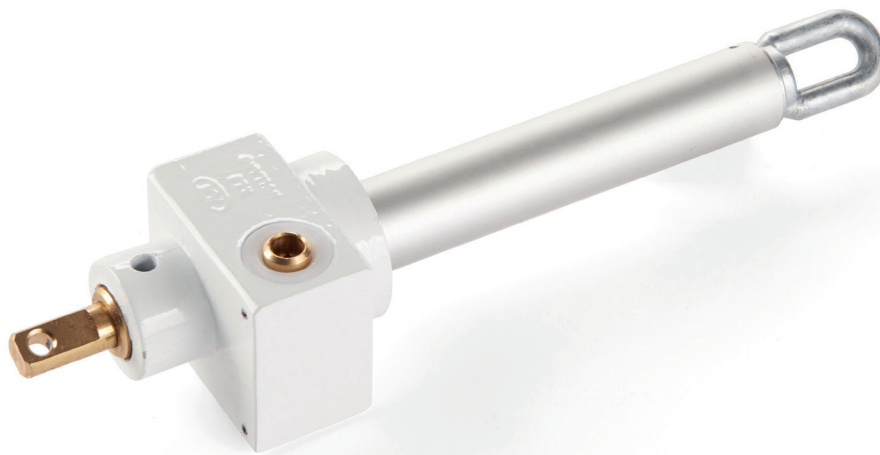

SJ154-TOH

TANDEM SCREWJACK OPENER

OPENING STROKE

310 mm

DESCRIPTION

Telescopic Tandem Screwjack Opener to operate high level rooflights. Two Screwjack Openers can be linked together using a connecting bar (SJ160) on wider rooflights. Maximum opening of 310 mm. Compatible with SJ87 Winding Pole - 1000 mm, 1500 mm, 1800 mm, 2000 mm, 2500 mm, 3000 mm or 4000 mm versions available. Fixing brackets sold separately.

WINDOW TYPES

APPLICATION

COMFORT
VENTILATION

COLOURS

- Silver
- White

TECHNICAL DATA

Opening Stroke	310 mm
Colour	Silver & White
Delivery Includes	1 x Screwjack Opener (fixing brackets sold separately)
Min. window width	> 100 mm
Max. window width	< 1000 mm (use multiple openers if wider)

ACCESSORIES

SJ160-1000	- Tandem Connecting Bar 1000 mm
SJ160-1250	- Tandem Connecting Bar 1250 mm
SJ160-1500	- Tandem Connecting Bar 1500 mm
SJ160-2000	- Tandem Connecting Bar 2000 mm
SJ169	- Upper Bracket
SJ169-236	- Upper Bracket
SJ170-236	- Lower Bracket
SJ173	- Upper Bracket
SJ192	- Upper Bracket
SJ198	- Upper Bracket
SJ80-7910	- Upper Bracket
SJ80-811	- Lower Bracket
SJ80-83111	- Lower Bracket
SJW80G	- Upper Bracket

PART CODES

SJ154-TOH	- Tandem Screwjack Opener
-----------	---------------------------

COMPATIBLE WITH

SJ87
Winding Pole

DIMENSIONS