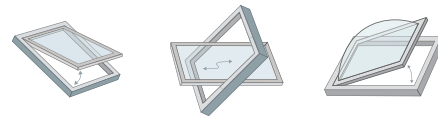

SJ154-TOH

TANDEM SCREWJACK OPENER

OPENING STROKE

310 mm

DESCRIPTION

Telescopic Tandem Screwjack Opener to operate high level rooflights. Two Screwjack Openers can be linked together using a connecting bar (SJ160) on wider rooflights. Maximum opening of 310 mm. Compatible with SJ87 Winding Pole - 1000 mm, 1500 mm, 1800 mm, 2000 mm, 2500 mm, 3000 mm or 4000 mm versions available. Fixing brackets sold separately.

WINDOW TYPES

APPLICATION

COMFORT
VENTILATION

COLOURS

- Silver
- White

TECHNICAL DATA

Opening Stroke	310 mm
Colour	Silver & White
Delivery Includes	1 x Screwjack Opener (fixing brackets sold separately)
Min. window width	> 100 mm
Max. window width	< 1000 mm (use multiple openers if wider)

ACCESSORIES

SJ160-1000	- Tandem Connecting Bar 1000 mm
SJ160-1250	- Tandem Connecting Bar 1250 mm
SJ160-1500	- Tandem Connecting Bar 1500 mm
SJ160-2000	- Tandem Connecting Bar 2000 mm
SJ169	- Upper Bracket
SJ169-236	- Upper Bracket
SJ170-236	- Lower Bracket
SJ173	- Upper Bracket
SJ192	- Upper Bracket
SJ198	- Upper Bracket
SJ80-7910	- Upper Bracket
SJ80-811	- Lower Bracket
SJ80-83111	- Lower Bracket
SJW80G	- Upper Bracket