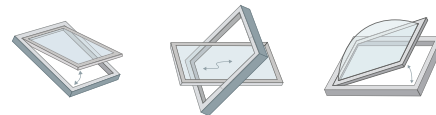

SJ135-OH

SCREWJACK OPENER

OPENING STROKE

310 mm

DESCRIPTION

Telescopic Screwjack Opener to operate high level rooflights. Maximum opening of 310 mm. Compatible with SJ87 Winding Pole - 1000 mm, 1500 mm, 1800 mm, 2000 mm, 2500 mm, 3000 mm or 4000 mm versions available. Fixing brackets sold separately.

WINDOW TYPES

APPLICATION

COMFORT
VENTILATION

COLOURS

● Polished Chrome

TECHNICAL DATA

Opening Stroke	310 mm
Colour	Polished Chrome
Delivery Includes	1 x Screwjack Opener (fixing brackets sold separately)
Min. window width	> 100 mm
Max. window width	< 1000 mm (use 2 x SJ154-TOH openers if wider)