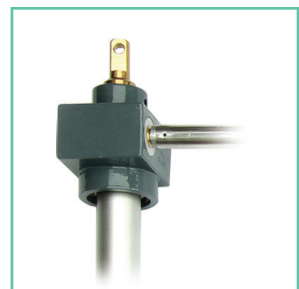

### ■ SJ154-TOH TANDEM SCREWJACK

- Telescopic 300mm Tandem Screwjack Opener suitable for wider pitched roof vent applications.
- To be used with SJ160 connecting rod, 1.0 - 2.0m lengths available.
- Compatible with SJ87-OH winding pole operator, 1.0 - 4.0m versions available.

## TECHNICAL DATA:

CODE	SJ154-TOH
OPENING STROKE	0 - 300mm
COLOURS	White / Grey

## ACCESSORIES:

SJ80-7910\*  
Upper Bracket

SJ80-811\*  
Lower Bracket

SJ87-OH  
Crank Handle

SJ160  
Connecting Rod

\* Supplied complete with Screwjack Opener